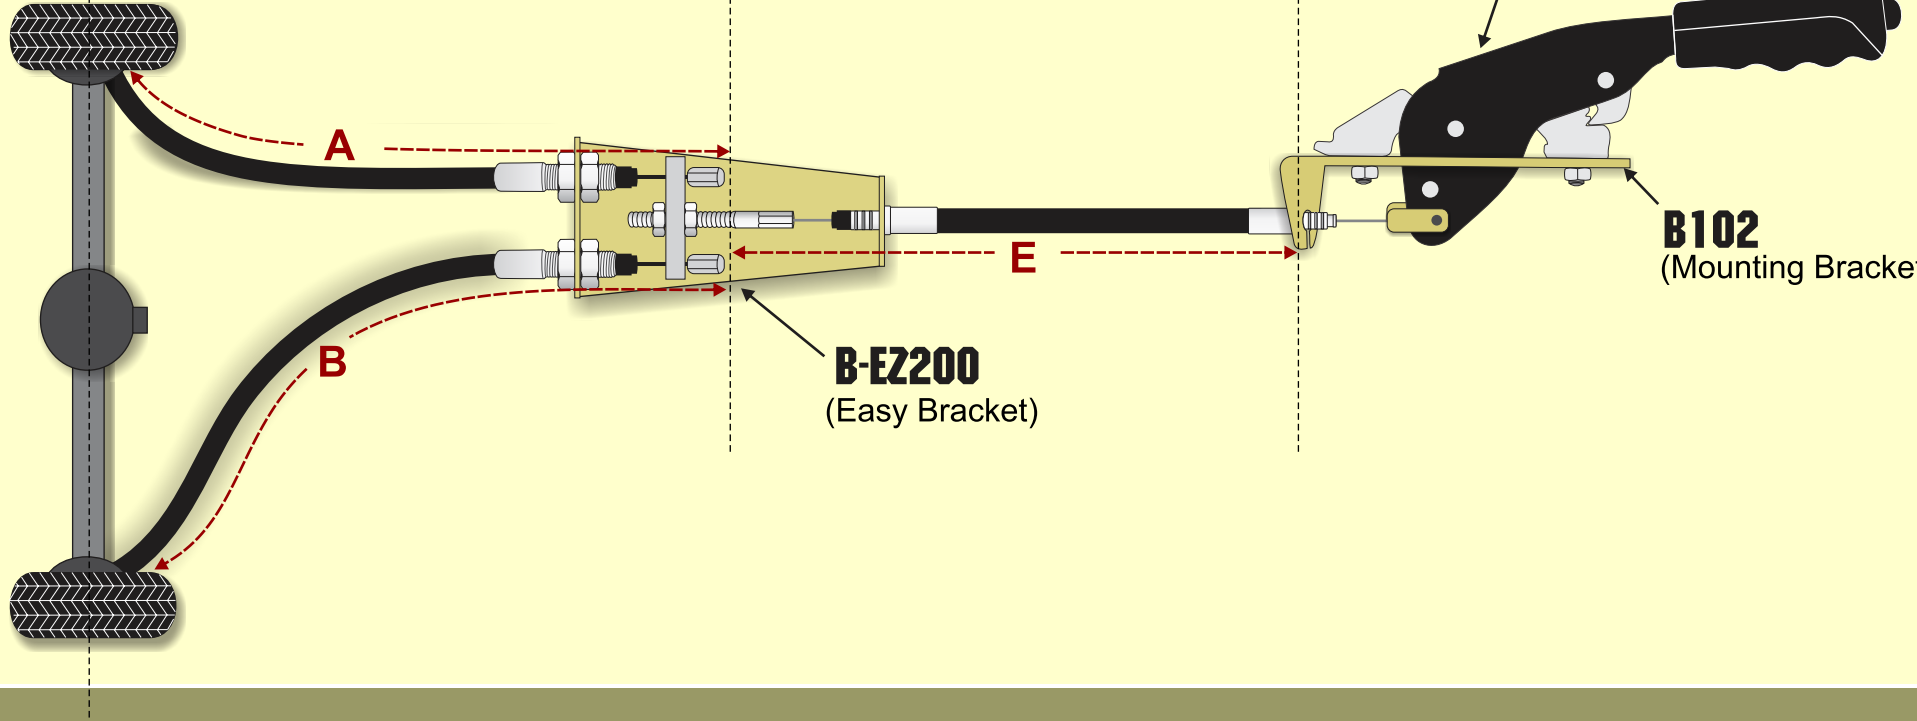

HOW TO ORDER PARKING BRAKE CABLES USING KIT#1 & 2

Caliper Bracket / Backing Plate

Center of Easy Bracket

Mounting Bracket

B1000
(Laydown Ratchet)

B102
(Mounting Bracket)

B-EZ200
(Easy Bracket)

A

B

E

- A** ___ Center of **Easy Bracket** to caliper bracket or backing plate **drivers side**. (rear cable)
- B** ___ Center of **Easy Bracket** to caliper bracket or backing plate **passenger side**. (rear cable)
- E** ___ Center of **Easy Bracket** to flange on **B102** mounting bracket (front cable)